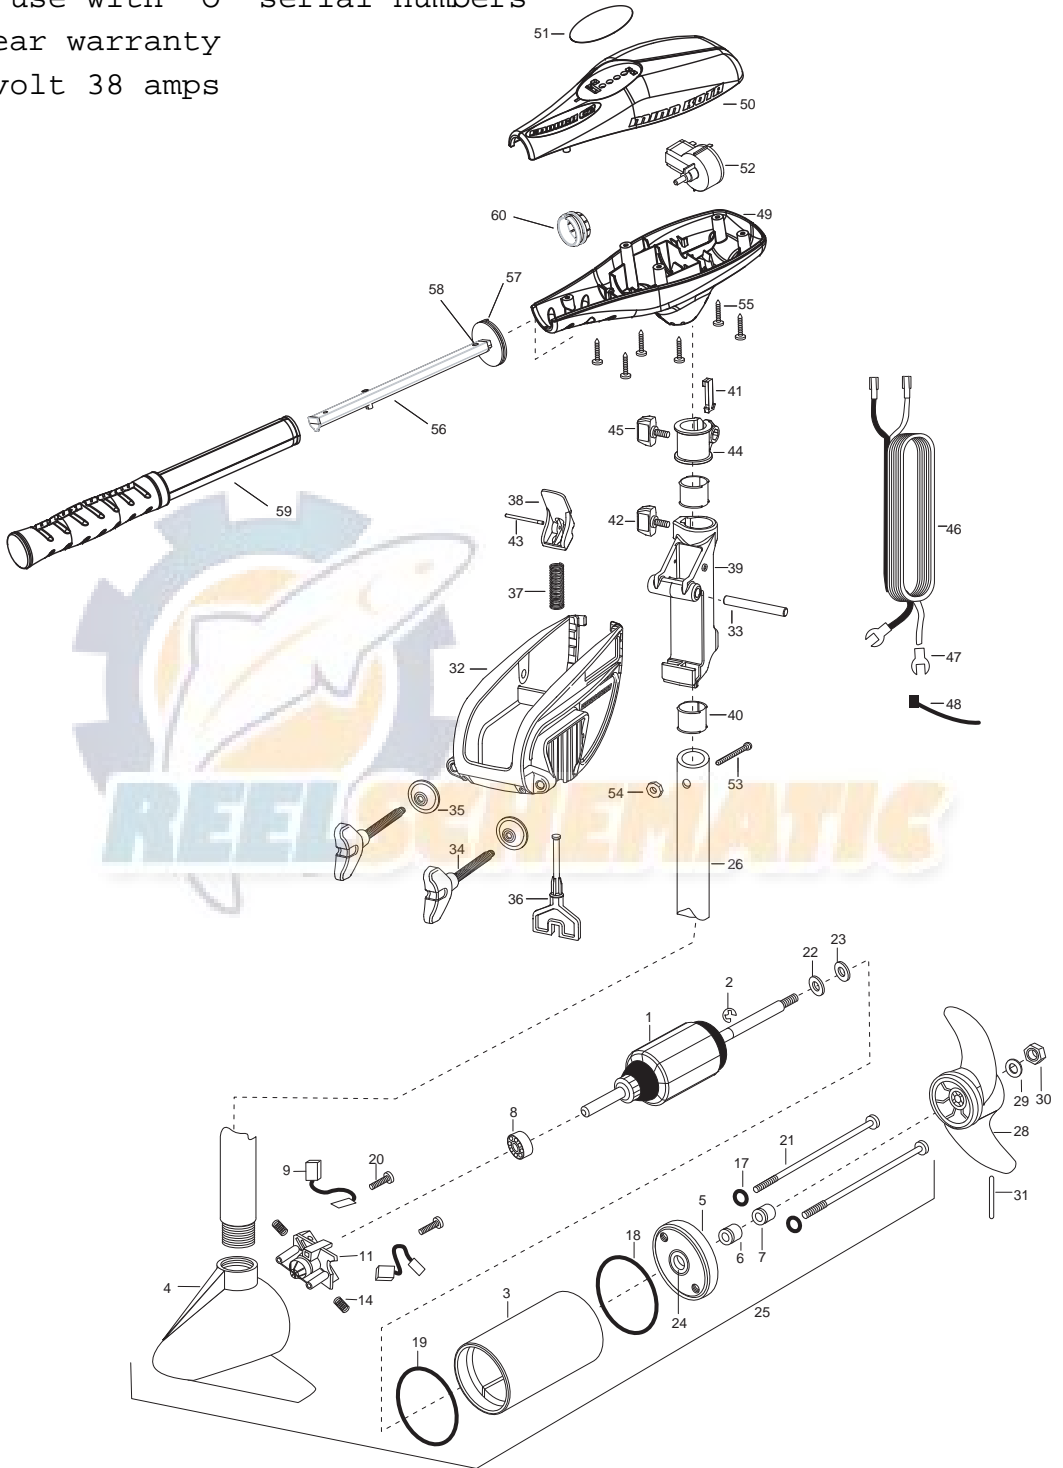

ENDURA 38 PARTS DIAGRAM

for use with "0" serial numbers

2-year warranty

12-volt 38 amps

ENDURA 38 - 36" PARTS LIST

<u>Item</u>	<u>Part Number</u>	<u>Description</u>
1	2-100-204	ARMATURE ASSEMBLY 12v 3.25
2	788-015	RETAINING RING
3	2-200-079	HOUSING ASSEMBLY CENTER 3.25 TXT
4	2-300-132	BRUSH END HOUSING ASSEMBLY 3.25 SP.CO
5	2-400-187	PLAIN END HOUSING ASSEMBLY 3.25
6	880-003	SEAL
7	880-006	SEAL W/SHIELD
8	140-010	BALL BEARING
9	188-052	BRUSH ASSEMBLY [2.EA]
11	738-030	BRUSH PLATE W/HOLDER 3.25
14	975-032	SPRING-COMPRESSION [2.EA]
17	701-007	O-RING- THRU BOLT [2.EA]
18	701-039	O-RING MK406460
19	701-041	O-RING
20	830-001	SCREW- SELF THREAD 8-32X1.7 [2.EA]
21	830-078	THRU BOLT 8-32X8.0 [2.EA]
22	990-067	WASHER- STEEL THRUST
23	990-070	WASHER- NYLATRON [2.EA]
24	144-049	FLANGE BEARING (SERVICE ONLY)
25	2069235	MOTOR ASSEMBLY 12 V 3.25 5SPC TXT
26	2032046	TUBE, COMPOSITE 36"
■	1378121	PROP W/DRIVE PIN, WASHER, NUT KIT
28	2061122	PROPELLER 3.25 HUB DIA
29	2151726	WASHER- 5/16 STD SS
30	2053101	NUT-PROP NYLOCK (MED) SS
31	2092600	PIN-DRIVE
■	2771818	BRACKET & HINGE ASSEMBLY (INCLUDES 32-43)
■	2771910	BRACKET ASSEMBLY (INCLUDES 32, 34, 35)
*32	2061910	BRACKET
33	2060510	PIN-HINGE
*34	2061300	SCREW-CLAM [2.EA]
*35	2011710	WASHER-CLAMP SCREW [2.EA]
36	2063605	T-BAR, PLASTIC
37	2062706	SPRING- (T-BAR)